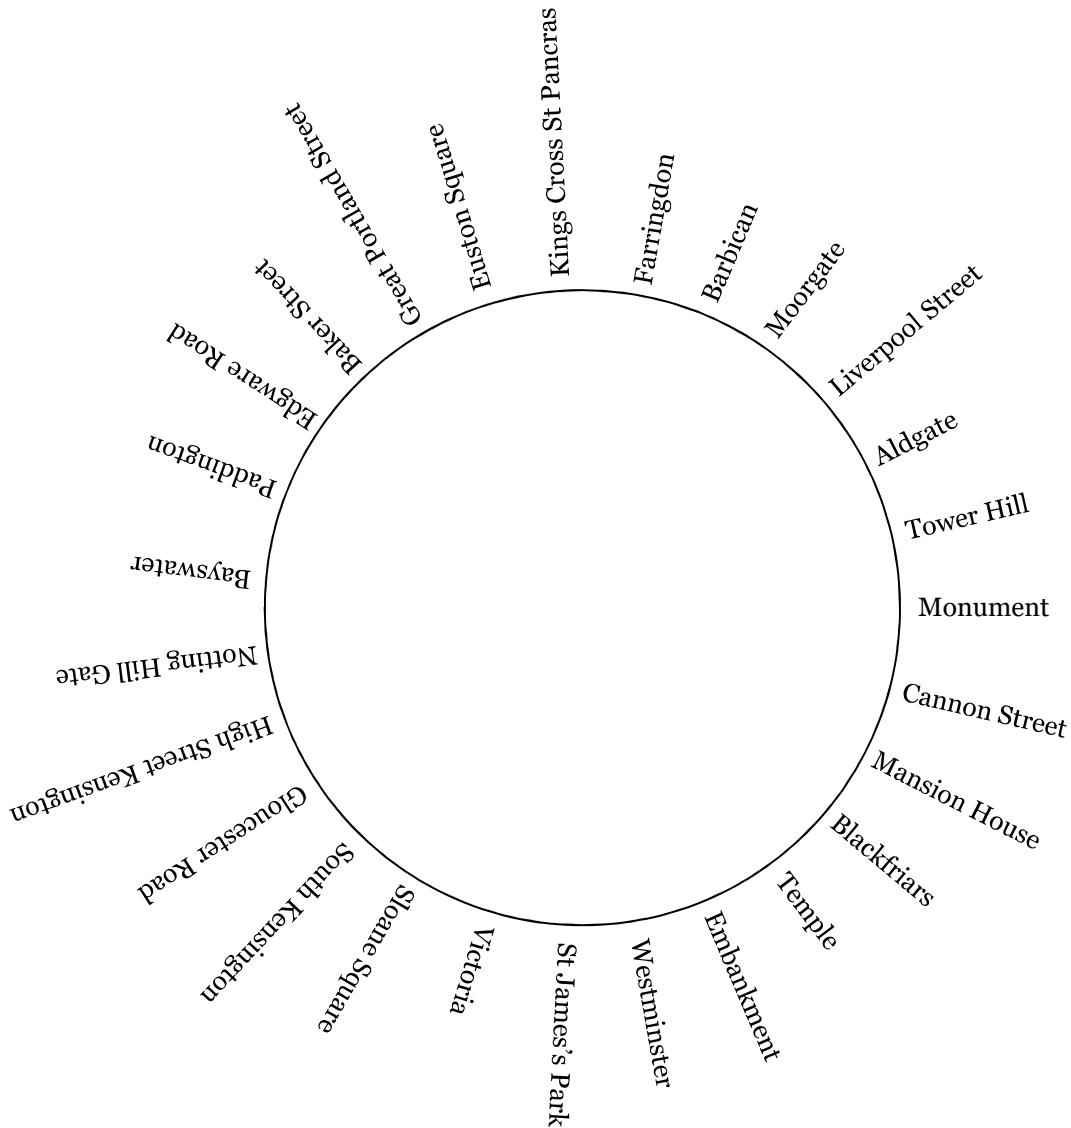

## Circle line

Board anywhere  
travel in either direction  
alight anywhere

Note: In 2009, the year this poem was written, the London Underground Circle Line ceased to go around a simple loop. Clockwise trains now start at Hammersmith in West London, join the loop at Edgware Road, and proceed around the loop, to terminate when they reach Edgware Road again.